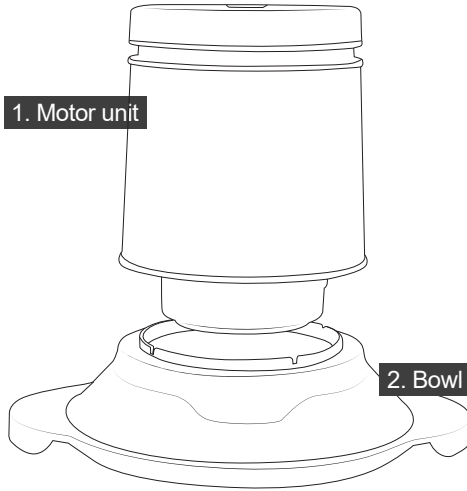

# **gorenje**

*Life Simplified*

**CHOPPER**  
S 450XE

---

1. Motor unit

2. Bowl cover

3. Blade

4. Bowl