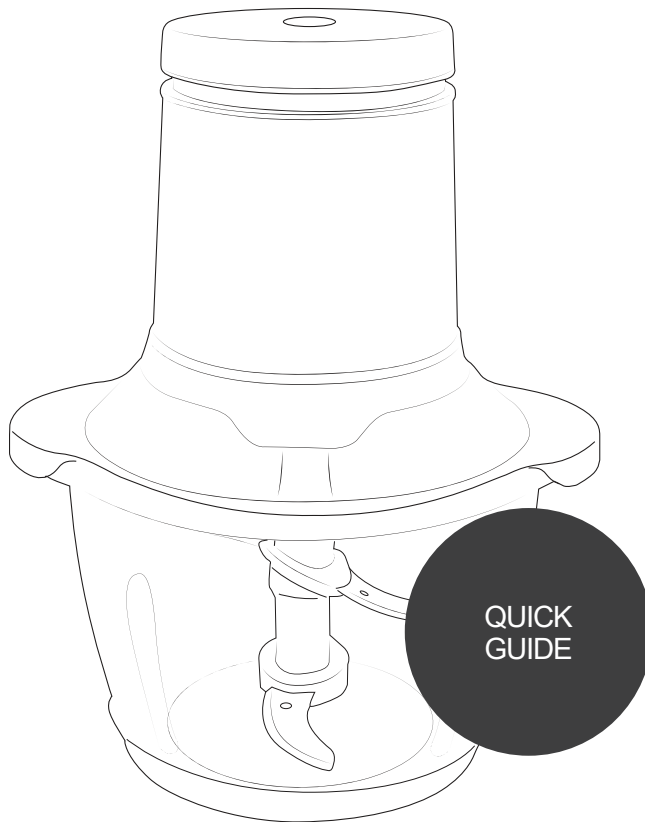

# **gorenje**

*Life Simplified*

**CHOPPER**  
S 450XE

---

1. Motor unit

2. Bowl cover

3. Blade

4. Bowl