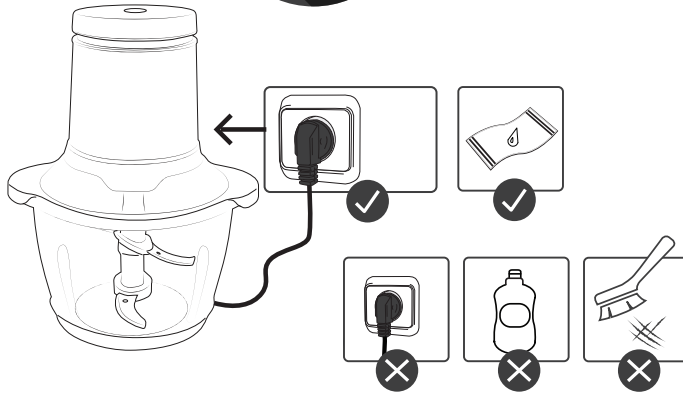

10 sec ON

1 min OFF

20 sec ON

1 min OFF

**gorenje**  
*Life Simplified*