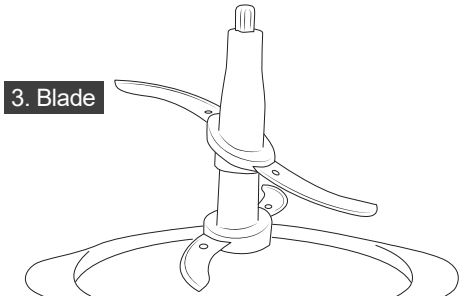

# **gorenje**

*Life Simplified*

**CHOPPER**  
S 450XE

---

1. Motor unit

2. Bowl cover

3. Blade

4. Bowl